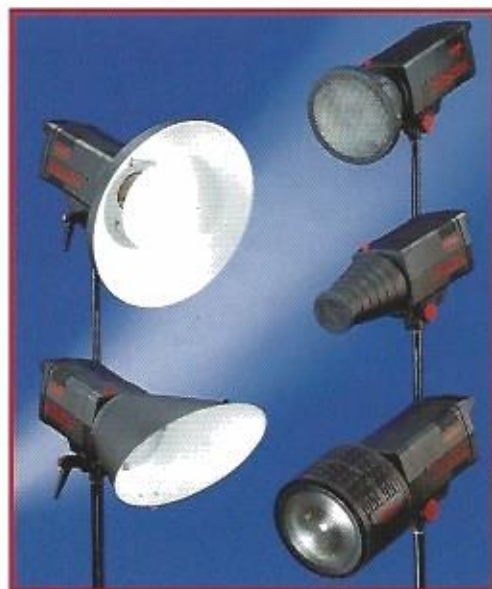

- 1 Soft-beam reflector, white
- 2 Background reflector rotating, with gel holder
- 3 Standard reflector, honeycomb filters with three different mesh sizes
- 4 Snoot with honeycomb insert
- 5 NEW: Fresnel attachment with integral iris diaphragm