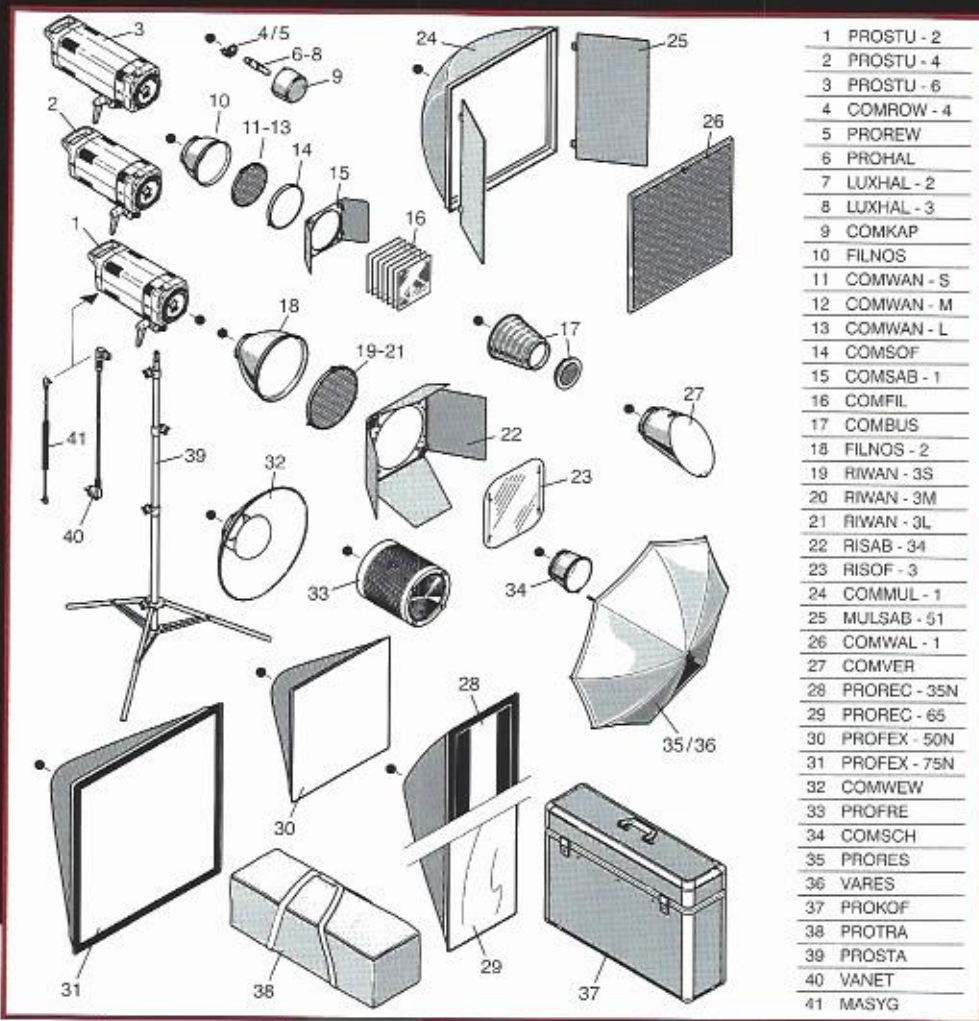

- A Softboxes and striplights, sizes 50 x 50cm, 75 x 75cm, 35 x 90cm, 65 x 100cm
- B Umbrellas, white
- C Plastic 50x50cm bank light with holder for COMWAL-1

- 1 Soft-beam reflector, white
- 2 Background reflector rotating, with gel holder
- 3 Standard reflector, honeycomb filters with three different mesh sizes
- 4 Snoot with honeycomb insert
- 5 NEW: Fresnel attachment with integral iris diaphragm