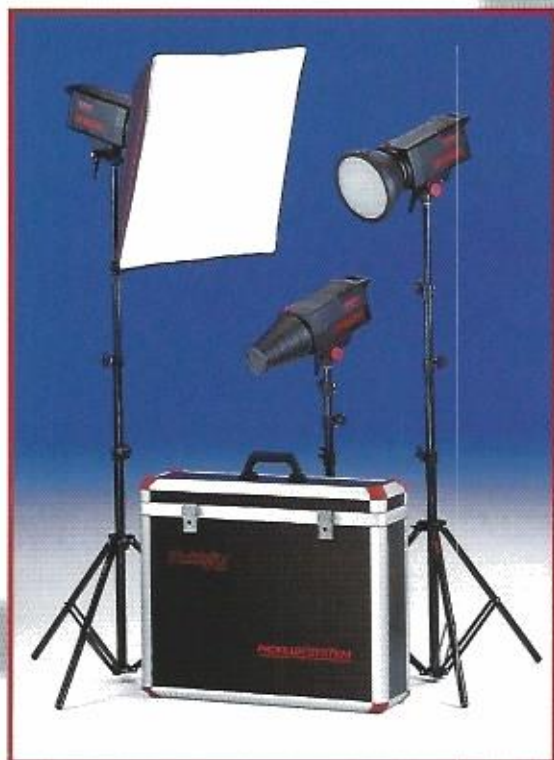

Deluxe Set

PROKOM-2

- 3 Profilux 200 (PROSTU-2)
- 3 Folding stands (PROSTA)
- 1 Standard reflector (FILNOS)
- 1 Soft disk (COMSOF)
- 1 Snoot (COMBUS)
- 1 Soft box 50x50cm (PROFEX-50N)
- 1 Sync cable (MASYG)
- 1 Equipment case (PROKOF)

PROKOM-4

- 3 Profilux 400 (PROSTU-4)
- 3 Folding stands (PROSTA)
- 1 Standard reflector (FILNOS)
- 1 Soft disk (COMSOF)
- 1 Snoot (COMBUS)
- 1 Soft box 50x50cm (PROFEX-50N)
- 1 Sync cable (MASYG)
- 1 Equipment case (PROKOF)

PROKOM-6

- 3 Profilux 600 (PROSTU-6)
- 3 Folding stands (PROSTA)
- 1 Standard reflector (FILNOS)
- 1 Soft disk (COMSOF)
- 1 Snoot (COMBUS)
- 1 Soft box 75x75cm (PROFEX-75N)
- 1 Sync cable (MASYG)
- 1 Equipment case (PROKOF)

Multiblitz "made in Germany" First Choice of Photographers in Over 80 Countries of the World

The composition of Profilux sets is based on the daily requirements of working professionals all over the world. Profilux sets fit in every vehicle, every aircraft. Top-quality materials and components make them practically indestructible. Apart from the complete sets offered, there are practically no limits to creating your own Profilux outfit. A versatile system of Profilux light formers lets you assemble your dream setup with the utmost ease.

- A Softboxes and striplights, sizes 50 x 50cm, 75 x 75cm, 35 x 90cm, 65 x 100cm
- B Umbrellas, white
- C Plastic 50x50cm bank light with holder for COMWAL-1

- 1 Soft-beam reflector, white
- 2 Background reflector rotating, with gel holder
- 3 Standard reflector, honeycomb filters with three different mesh sizes
- 4 Snoot with honeycomb insert
- 5 NEW: Fresnel attachment with integral iris diaphragm